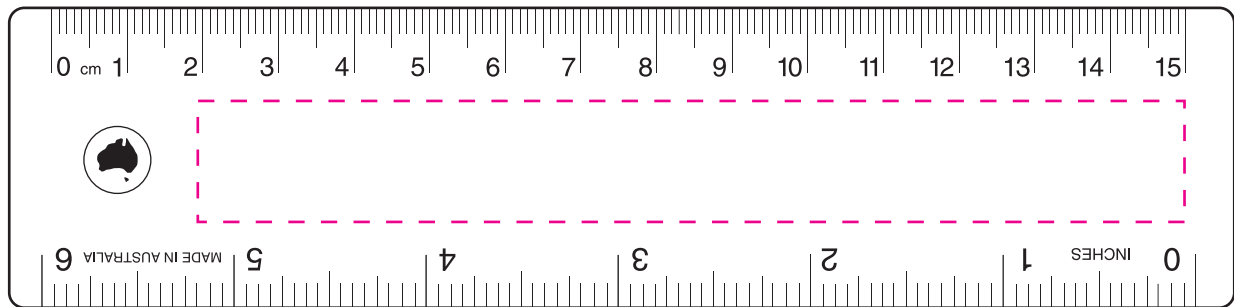

promo  trends

Codes:

RULE-15CM-001 White

RULE-15CM-002 Black

RULE-15CM-003 Red

RULE-15CM-007 Navy

*version: 2 date:Aug 2014*

# ***RULE-15CM - Standard 15cm Ruler***

***Print size: 130mm wide x 16mm high***