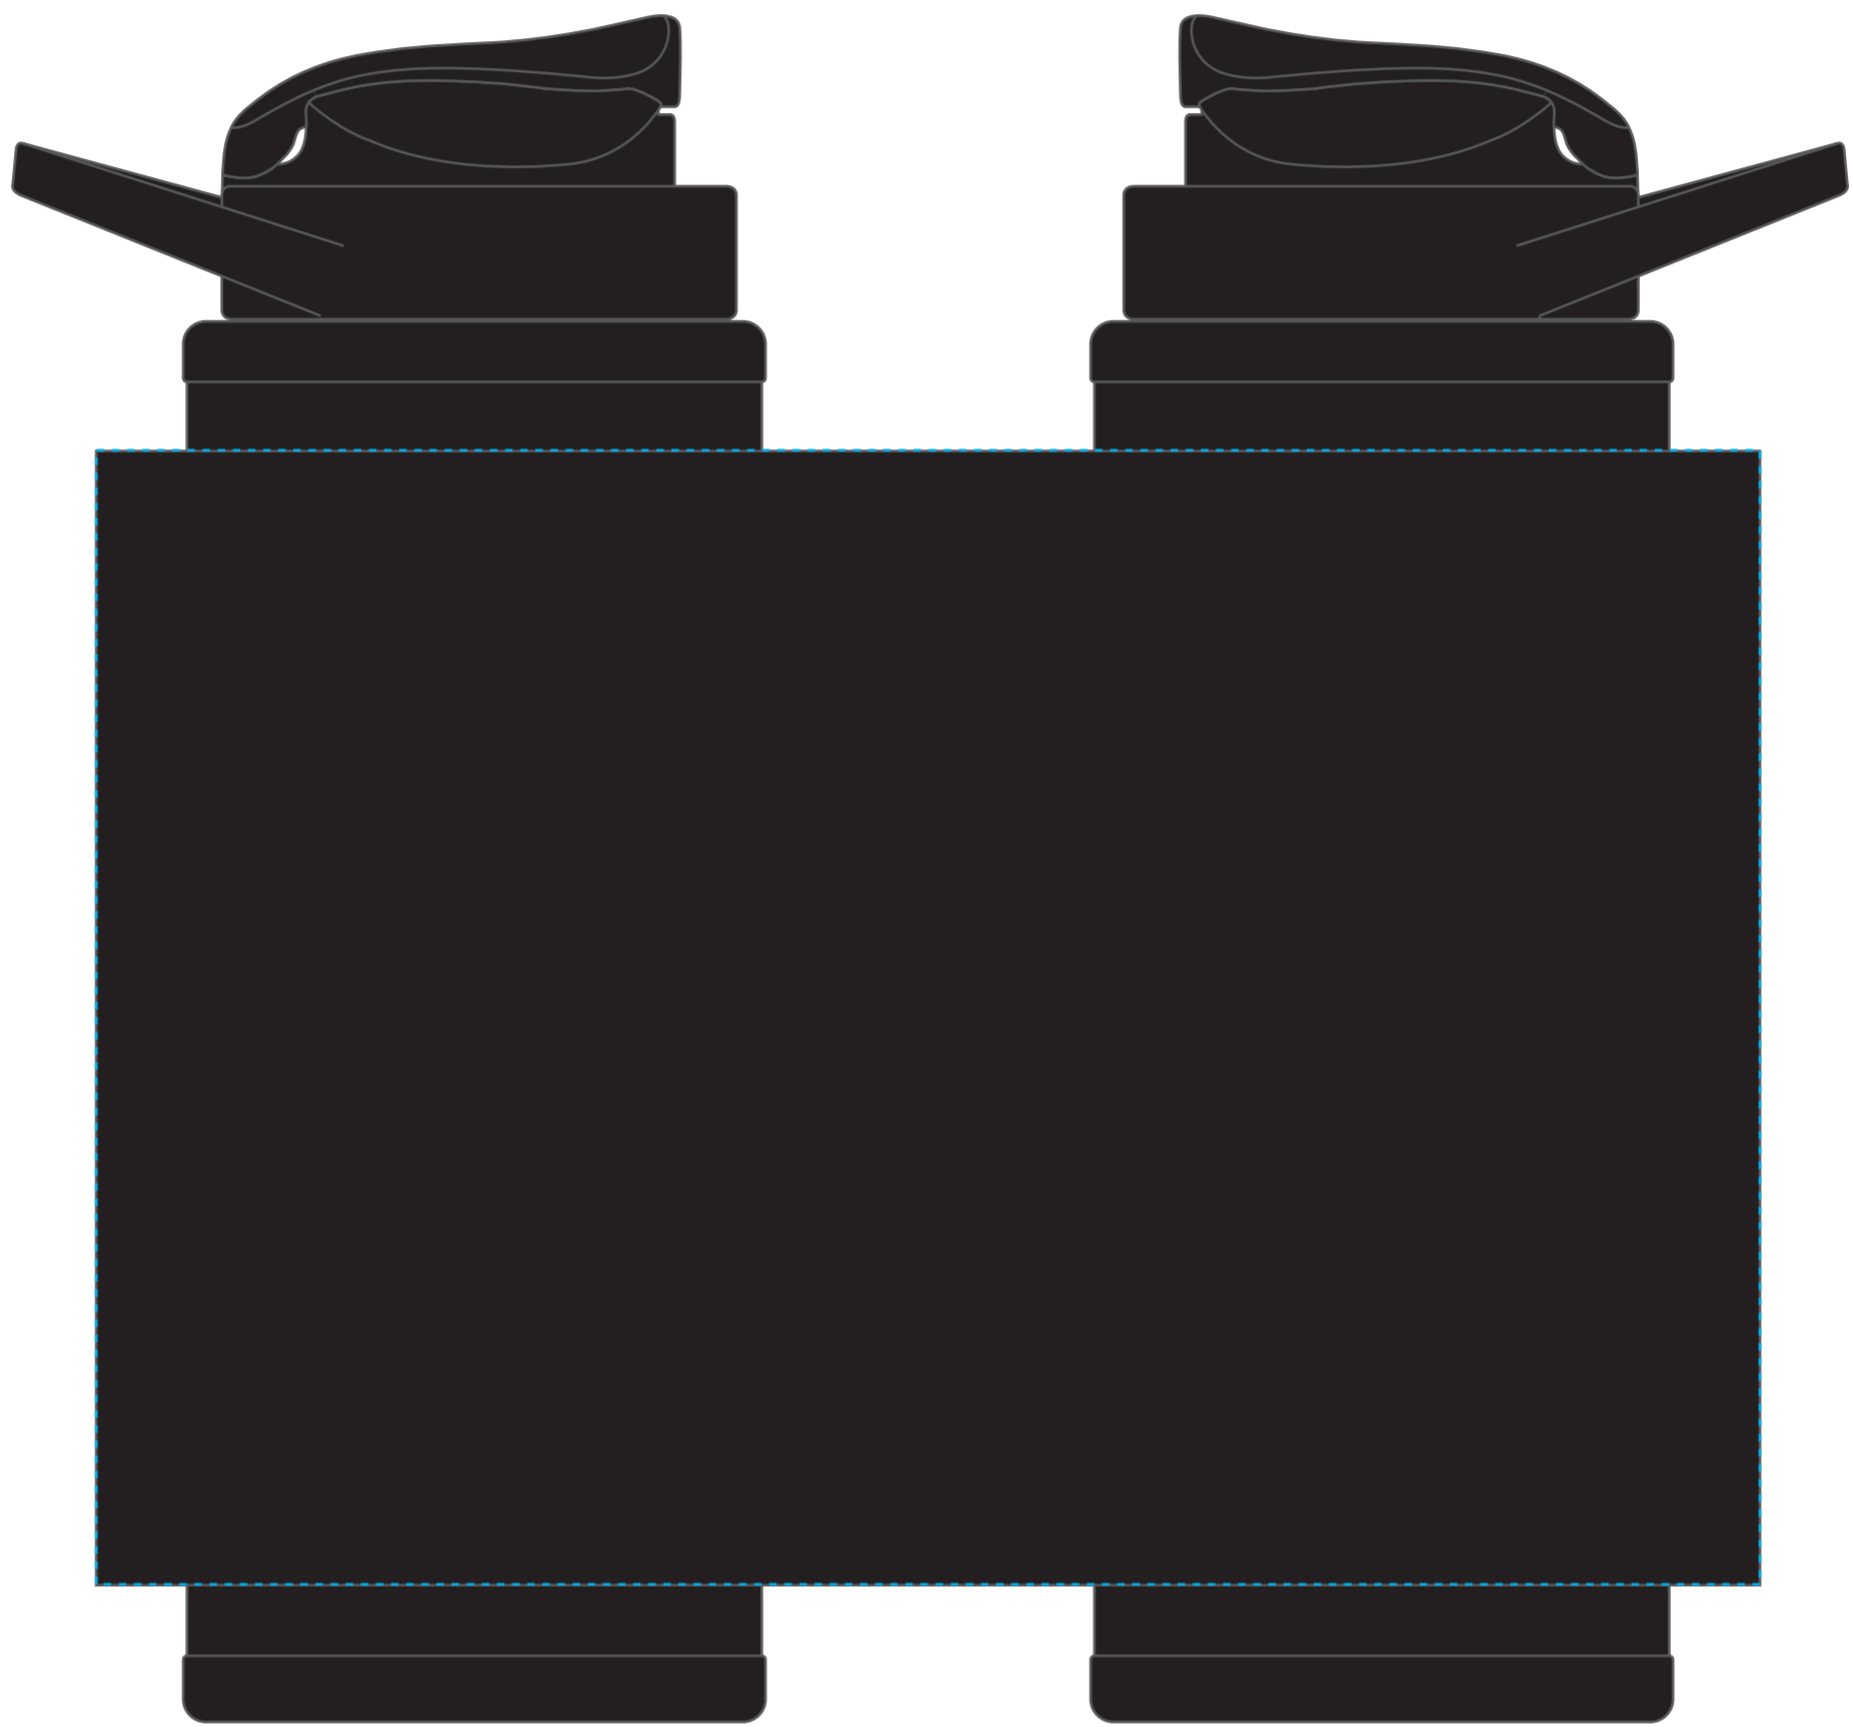

## BOTTLE, LID AND FLIP PIECE

- White 
- Red 
- Orange 
- Light Green 
- Navy 
- Black 

Left hand use

DIGITAL  
Print Size: 236mm (W) x 165mm (H)

Right hand use

## BOTTLE, LID AND FLIP PIECE

- White 
- Red 
- Orange 
- Light Green 
- Navy 
- Black 

Left hand use

ROTARY  
Print Size: 220mm (W) x 150mm (H)

Right hand use

## BOTTLE, LID AND FLIP PIECE

- White 
- Red 
- Orange 
- Light Green 
- Navy 
- Black 

Left hand use

PAD  
Print Area: 50mm Diameter

Right hand use

## BOTTLE, LID AND FLIP PIECE

- White 
- Red 
- Orange 
- Light Green 
- Navy 
- Black 

Left hand use

PAD  
Print Area: 30mm (W) x 85mm (H)

Right hand use