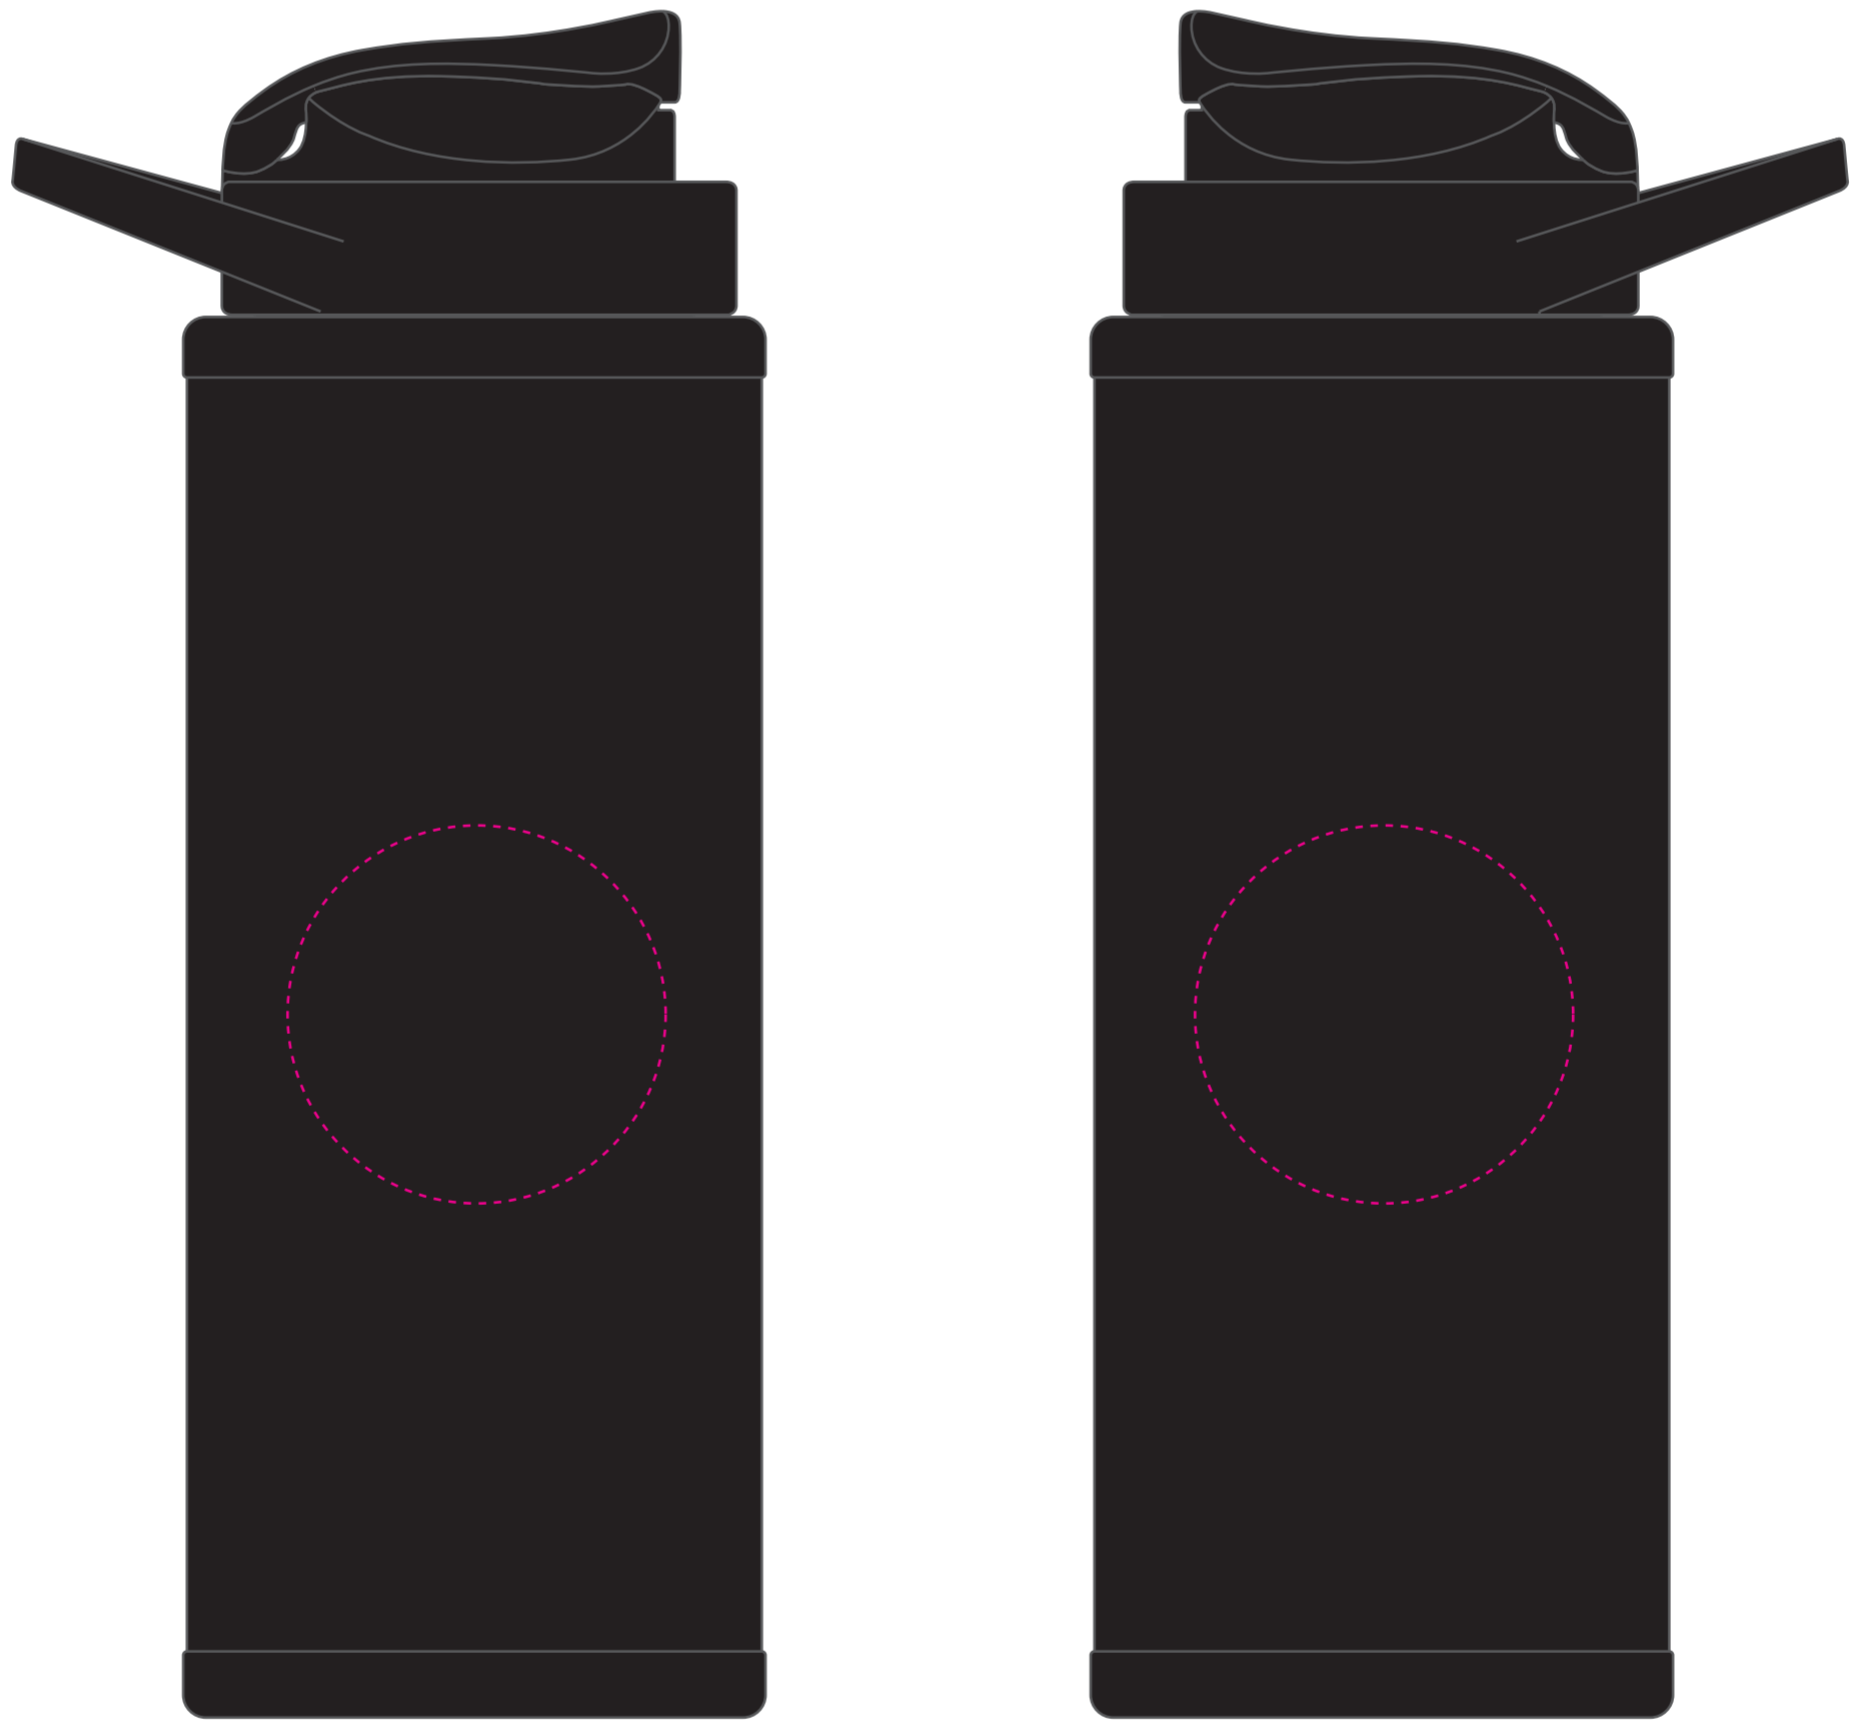

## BOTTLE, LID AND FLIP PIECE

- White 
- Red 
- Orange 
- Light Green 
- Navy 
- Black 

Left hand use

DIGITAL  
Print Size: 236mm (W) x 165mm (H)

Right hand use

## BOTTLE, LID AND FLIP PIECE

- White 
- Red 
- Orange 
- Light Green 
- Navy 
- Black 

Left hand use

ROTARY  
Print Size: 220mm (W) x 150mm (H)

Right hand use

## BOTTLE, LID AND FLIP PIECE

- White 
- Red 
- Orange 
- Light Green 
- Navy 
- Black 

Left hand use

PAD  
Print Area: 50mm Diameter

Right hand use

## BOTTLE, LID AND FLIP PIECE

- White 
- Red 
- Orange 
- Light Green 
- Navy 
- Black 

Left hand use

PAD  
Print Area: 30mm (W) x 85mm (H)

Right hand use