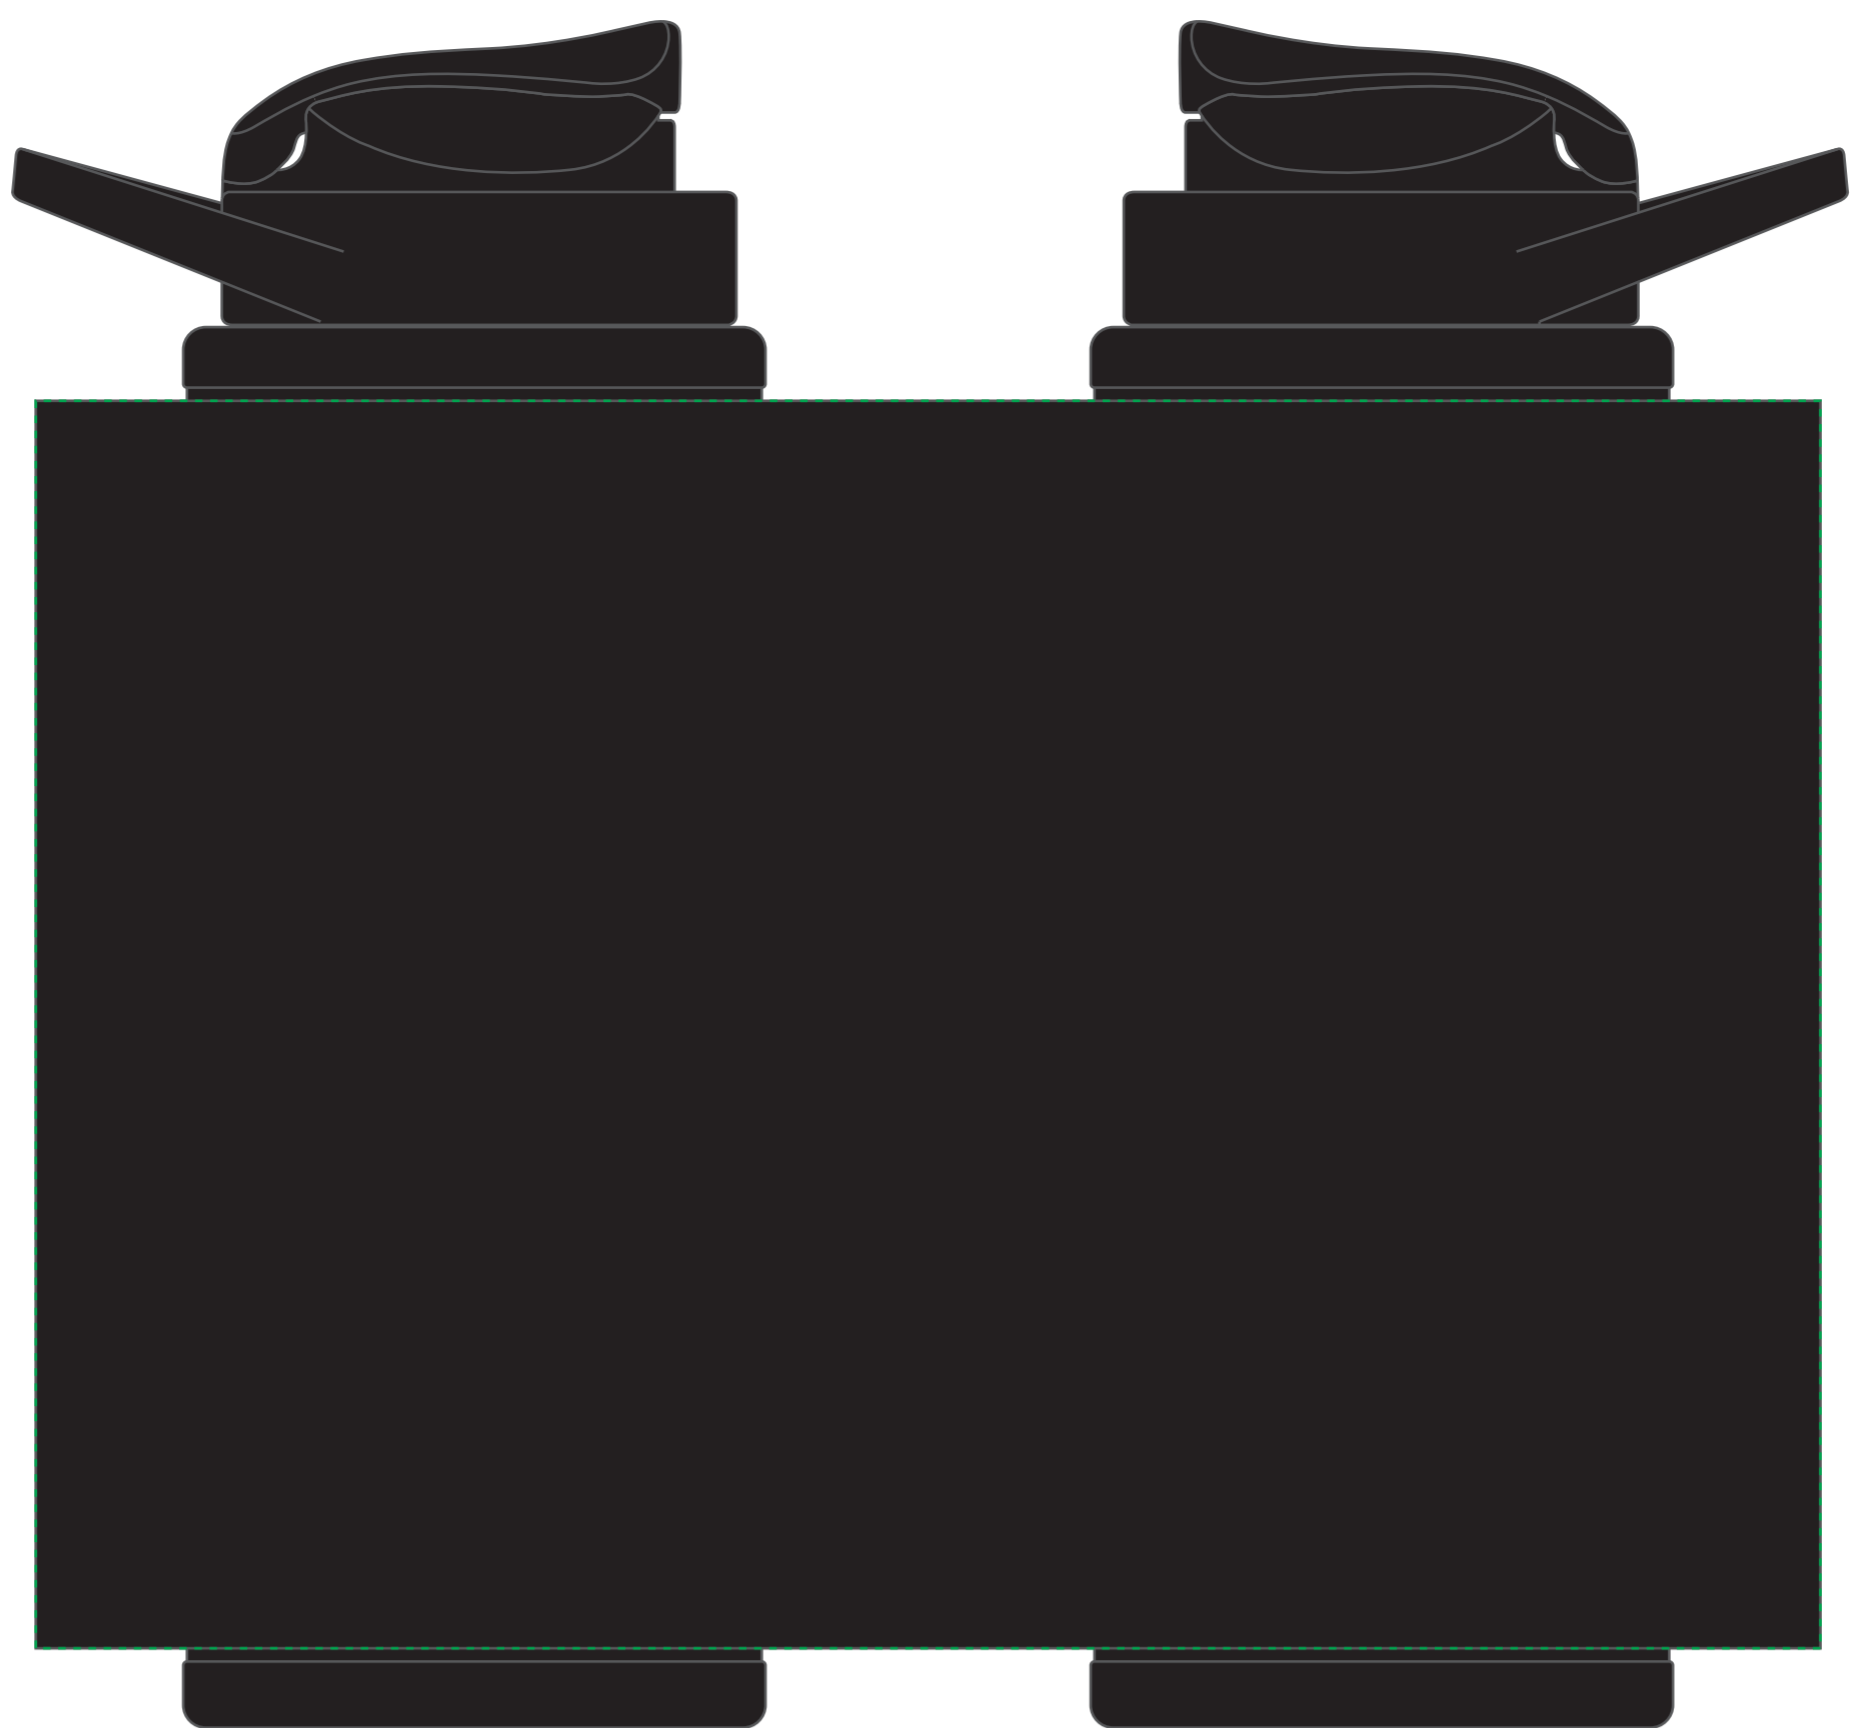

## BOTTLE, LID AND FLIP PIECE

- White 
- Red 
- Orange 
- Light Green 
- Navy 
- Black 

Left hand use

DIGITAL  
Print Size: 236mm (W) x 165mm (H)

Right hand use

## BOTTLE, LID AND FLIP PIECE

- White 
- Red 
- Orange 
- Light Green 
- Navy 
- Black 

Left hand use

ROTARY  
Print Size: 220mm (W) x 150mm (H)

Right hand use

## BOTTLE, LID AND FLIP PIECE

- White 
- Red 
- Orange 
- Light Green 
- Navy 
- Black 

Left hand use

PAD  
Print Area: 50mm Diameter

Right hand use

## BOTTLE, LID AND FLIP PIECE

- White 
- Red 
- Orange 
- Light Green 
- Navy 
- Black 

Left hand use

PAD  
Print Area: 30mm (W) x 85mm (H)

Right hand use