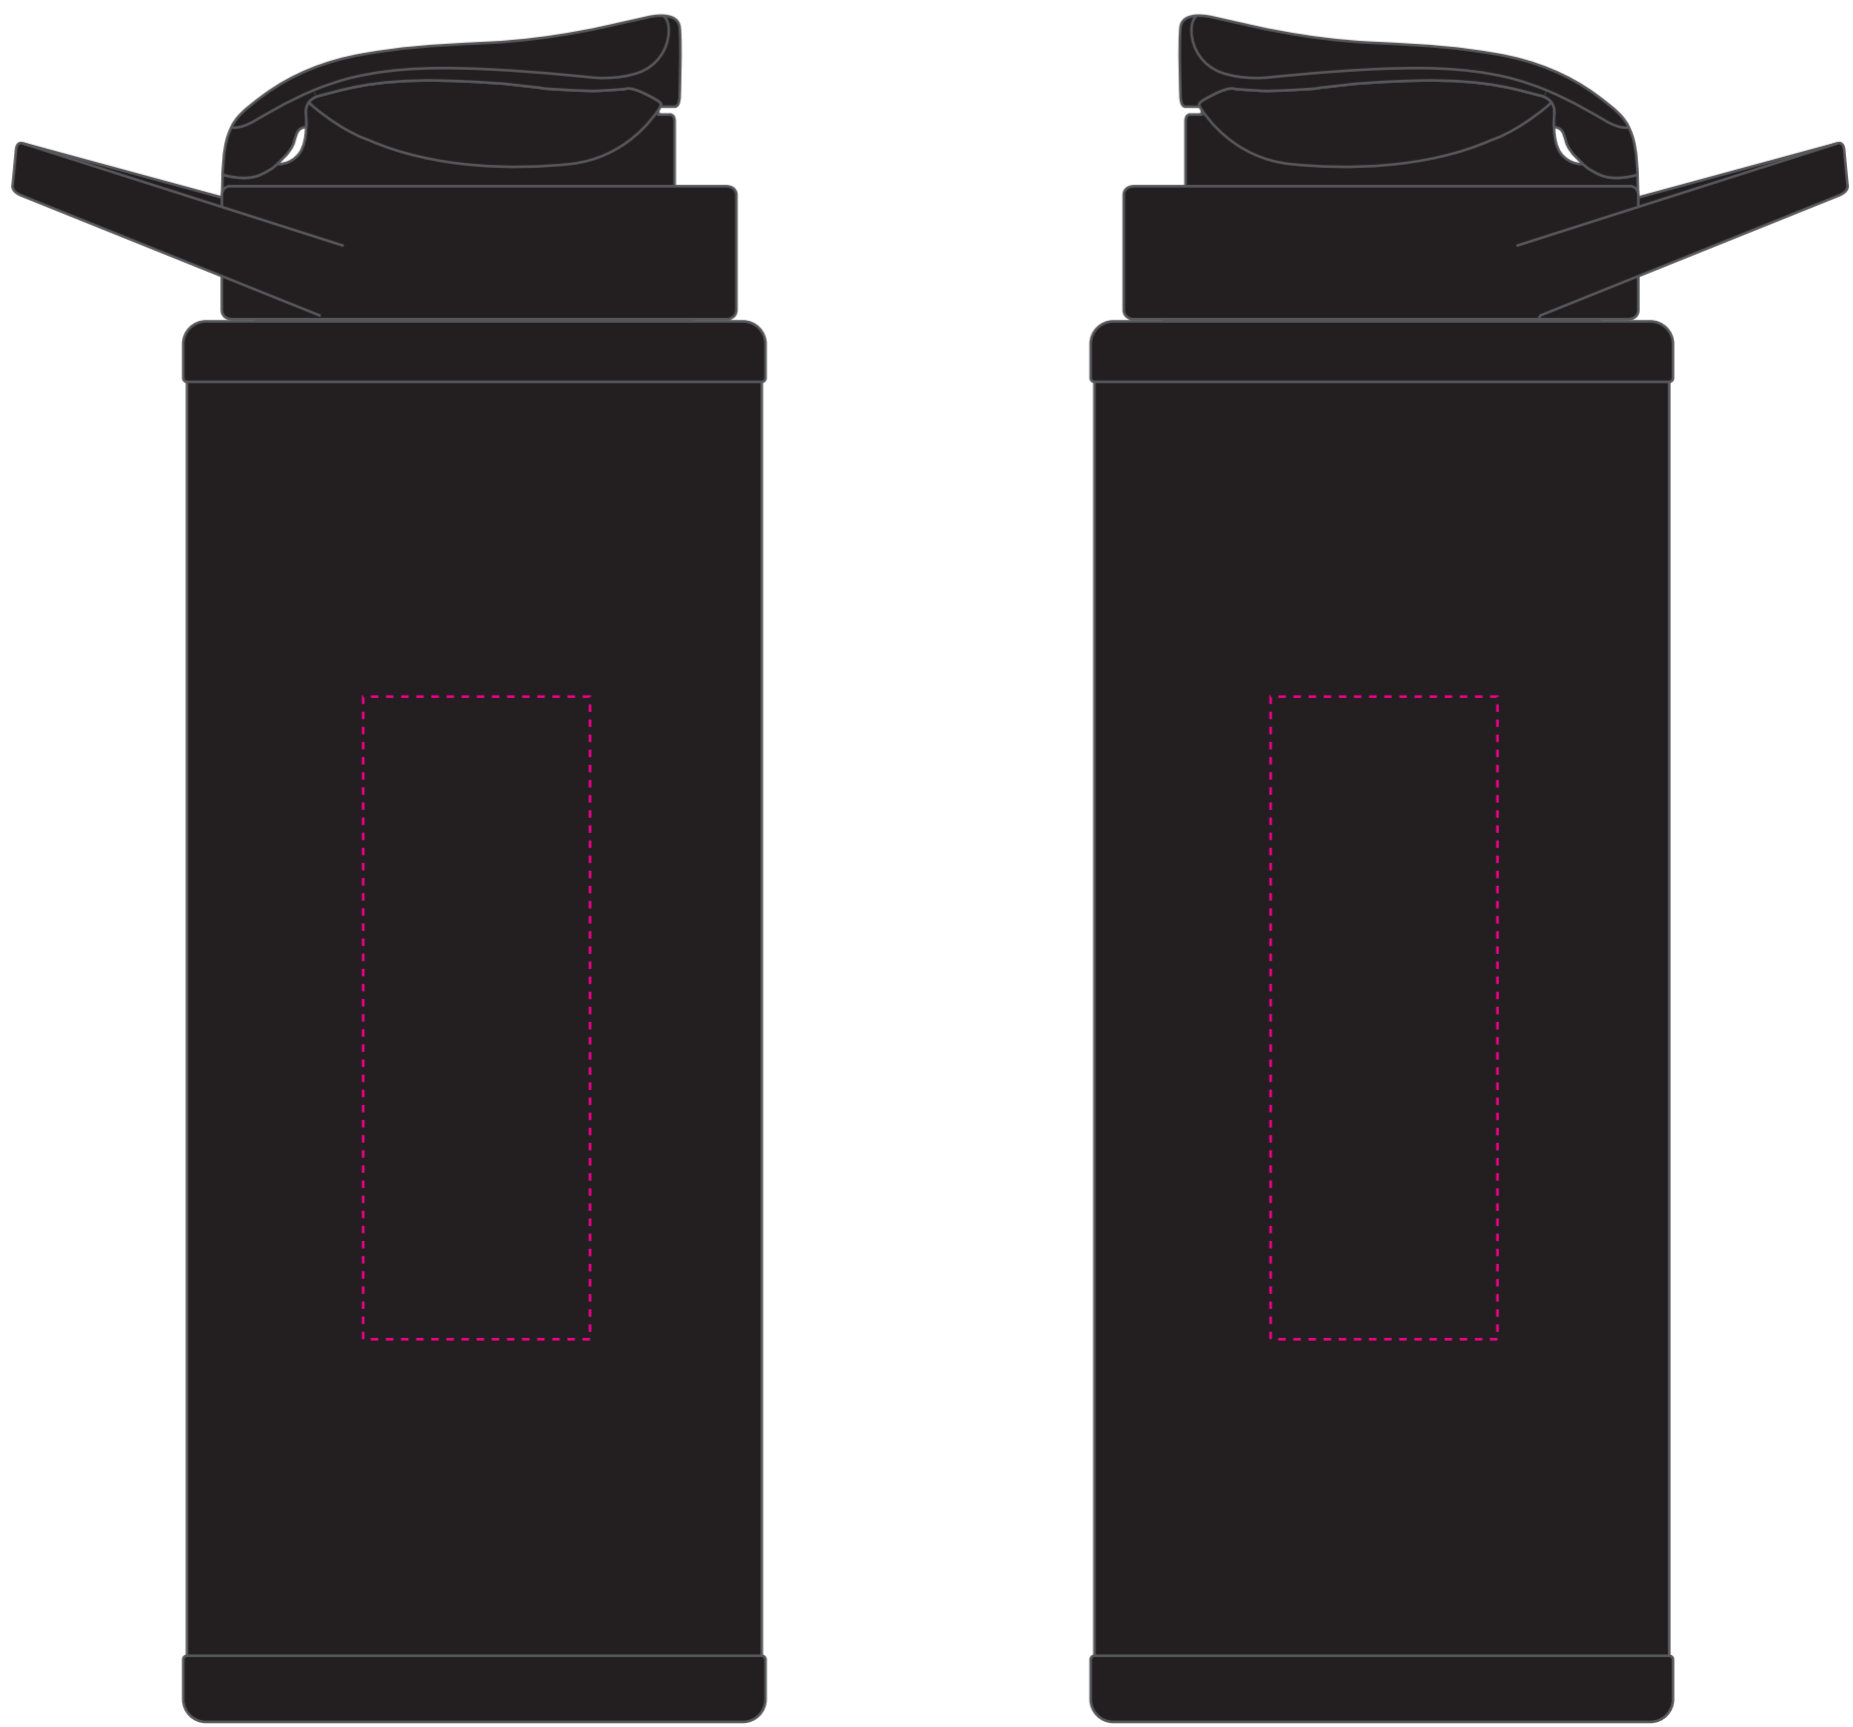

## BOTTLE, LID AND FLIP PIECE

- White 
- Red 
- Orange 
- Light Green 
- Navy 
- Black 

Left hand use

ROTARY  
Print Size: 220mm (W) x 150mm (H)

Right hand use

## BOTTLE, LID AND FLIP PIECE

- White 
- Red 
- Orange 
- Light Green 
- Navy 
- Black 

Left hand use

PAD  
Print Area: 50mm Diameter

Right hand use

## BOTTLE, LID AND FLIP PIECE

- White 
- Red 
- Orange 
- Light Green 
- Navy 
- Black 

Left hand use

PAD  
Print Area: 30mm (W) x 85mm (H)

Right hand use